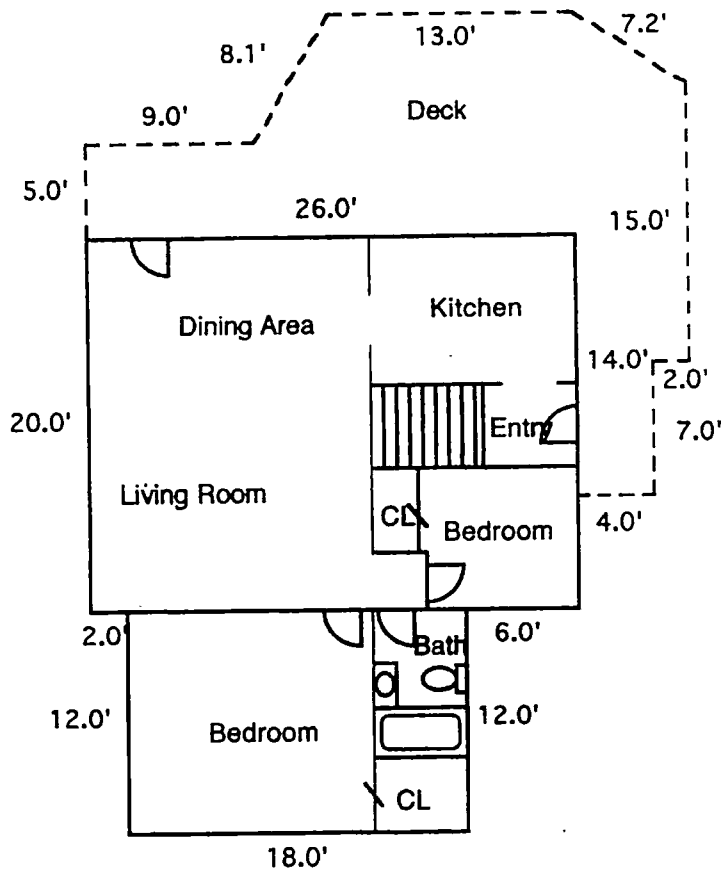

The Jackson House

Sketch Calculations		
Location	Dimensions	Area
A	2.0' x 20.0'	40.0
B	12.0' x 18.0'	216.0
C	24.0' x 20.0'	480.0
Gross Living Area		736.0